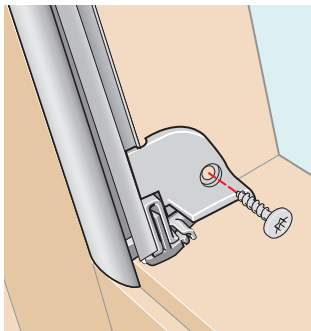

www.velux.comINSTALLATION INSTRUCTIONS FOR PLEATED BLIND FPN ©2007-2008 VELUX GROUP
®VELUX AND THE VELUX LOGO ARE REGISTERED TRADEMARKS USED UNDER LICENCE BY THE VELUX GROUP

4

VELUX 6

6 x 17 felter (11,667 x 4,706 mm) mellemrum 3mm.