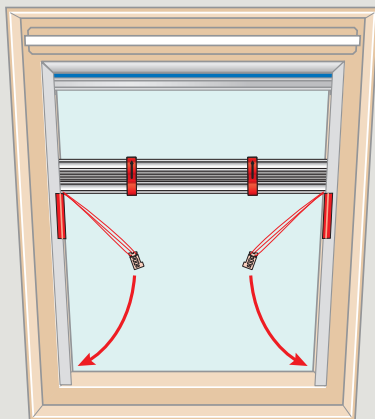

5

VELUX 7

6 x 17 felter (11,667 x 4,706 mm) mellemrum 3mm.