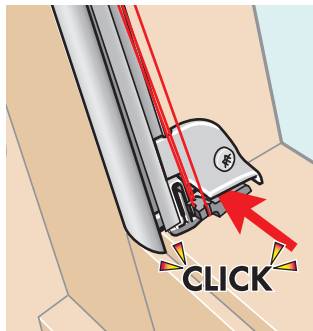

5

VELUX 7

6 x 17 felter (11,667 x 4,706 mm) mellemrum 3mm.