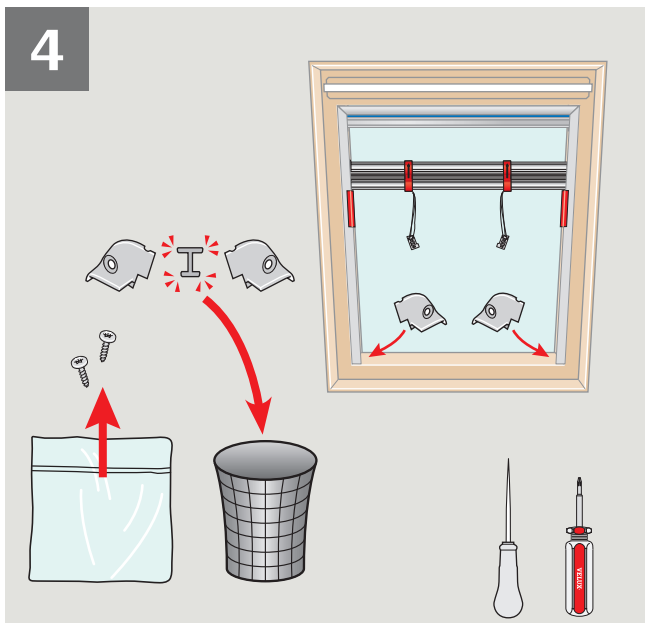

www.velux.comINSTALLATION INSTRUCTIONS FOR PLEATED BLIND FPN ©2007-2008 VELUX GROUP
®VELUX AND THE VELUX LOGO ARE REGISTERED TRADEMARKS USED UNDER LICENCE BY THE VELUX GROUP

4

VELUX 6

6 x 17 felter (11,667 x 4,706 mm) mellemrum 3mm.