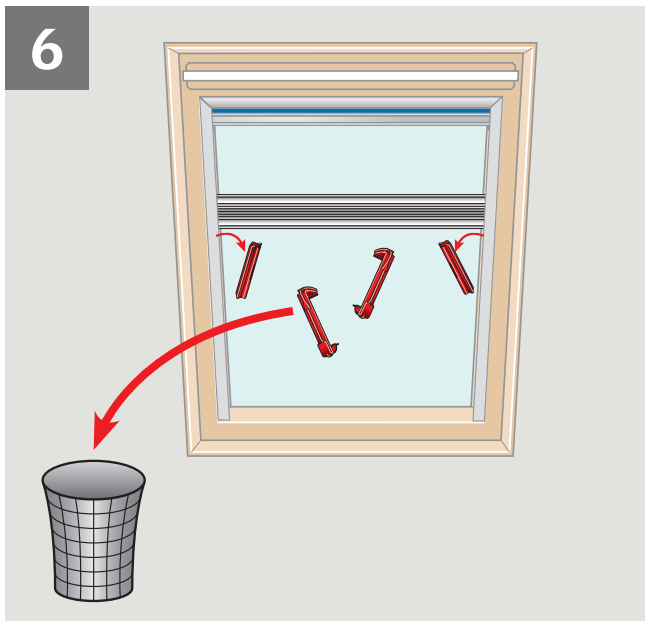

6

VELUX 8

6 x 17 felter (11,667 x 4,706 mm) mellemrum 3mm.