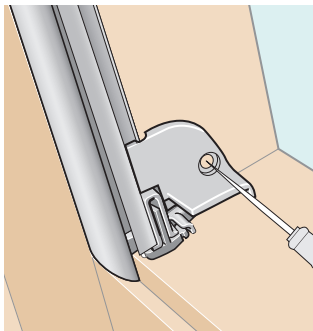

www.velux.comINSTALLATION INSTRUCTIONS FOR PLEATED BLIND FPN ©2007-2008 VELUX GROUP
®VELUX AND THE VELUX LOGO ARE REGISTERED TRADEMARKS USED UNDER LICENCE BY THE VELUX GROUP

4

VELUX 6

6 x 17 felter (11,667 x 4,706 mm) mellemrum 3mm.